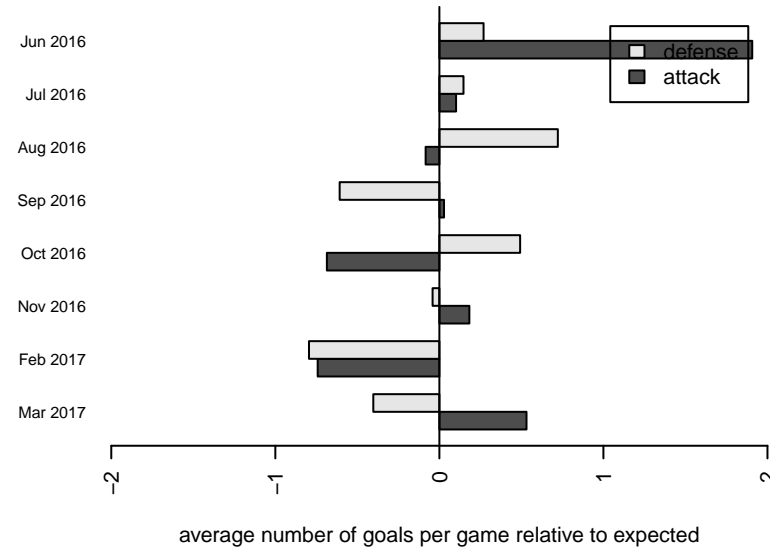

Performance relative to 13 month average