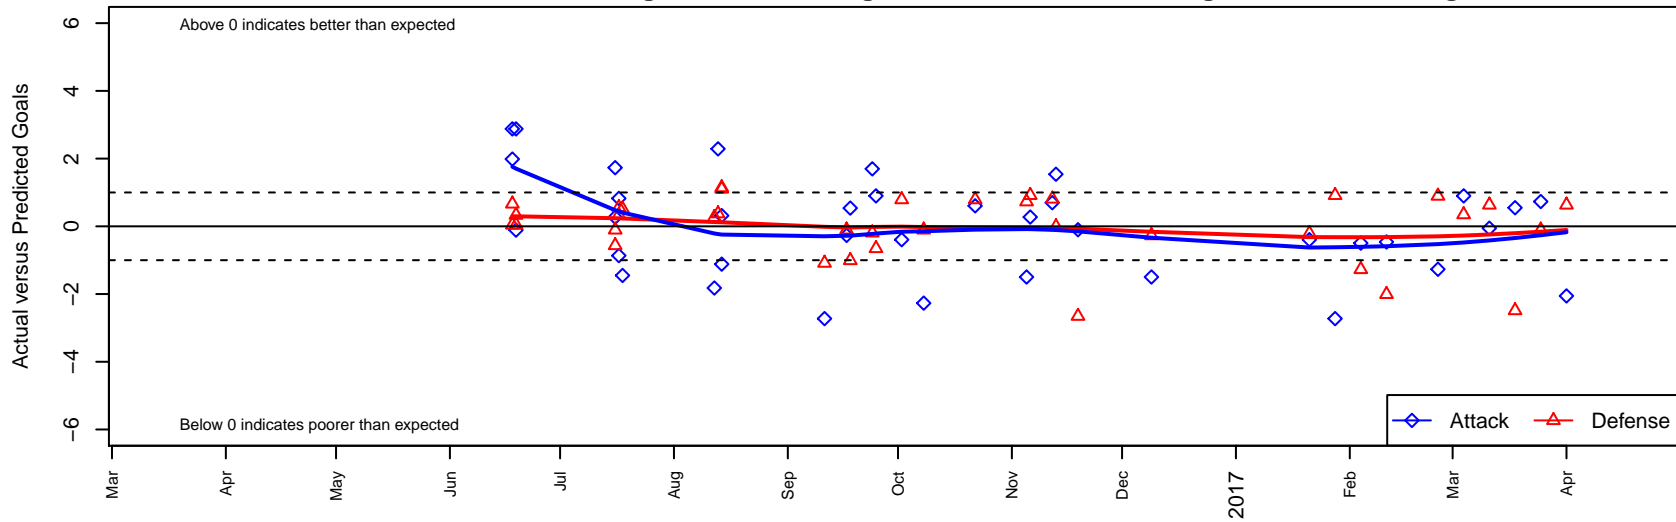

Crossfire Premier A G05

Crossfire Premier
 Redmond, WA
 G05 total strength=1267
 attack=7.26 defense=3.51
 fall league = RCL G05 Div 1 9Aside
 spr league = Win RCL G05 Div 1

alt names used:
 Crossfire Premier G05 A
 CROSSFIRE PREMIERE G05 A (WA)
 Crossfire Premier G05-A Schmetzer
 Crossfire Premier G05 A
 Crossfire Premier G05 A

Venues played:
 2016 US Club Regionals 2005
 2016 Nike Crossfire Challenge Super 9v9 U12
 2016 REDAPT Cup Age Group U13
 2016 RCL G05 Div 1 9Aside
 2016 Win RCL G05 Div 1
 2016 WYS Championship G05

Crossfire Premier A G05
 Dots are actual minus expected GF (blue circles) and GA (red triangles).
 Blue line is smoothed change in attack strength. Red is smoothed change in defense strength.

**attack and defense variance (black dot)
relative to other teams
and top 10 in region**

**attack and defense rating
relative to others at age
and all opponents in last 13 months**

Performance relative to 13 month average