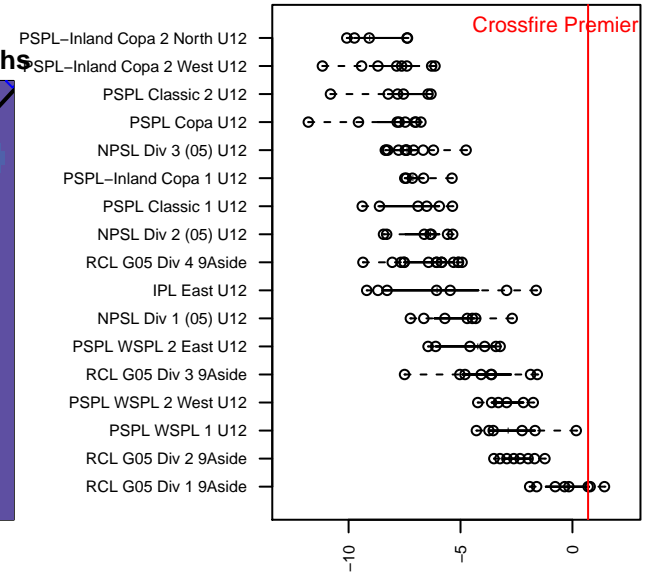

Crossfire Premier A G05

Crossfire Premier
 Redmond, WA
 G05 total strength=1267
 attack=7.26 defense=3.51
 fall league = RCL G05 Div 1 9Aside
 spr league = Win RCL G05 Div 1

alt names used:
 Crossfire Premier G05 A
 CROSSFIRE PREMIERE G05 A (WA)
 Crossfire Premier G05-A Schmetzer
 Crossfire Premier G05 A
 Crossfire Premier G05 A

Venues played:
 2016 US Club Regionals 2005
 2016 Nike Crossfire Challenge Super 9v9 U12
 2016 REDAPT Cup Age Group U13
 2016 RCL G05 Div 1 9Aside
 2016 Win RCL G05 Div 1
 2016 WYS Championship G05

Crossfire Premier A G05
 Dots are actual minus expected GF (blue circles) and GA (red triangles).
 Blue line is smoothed change in attack strength. Red is smoothed change in defense strength.

**attack and defense variance (black dot)
relative to other teams
and top 10 in region**

**attack and defense rating
relative to others at age
and all opponents in last 13 months**

Performance relative to 13 month average